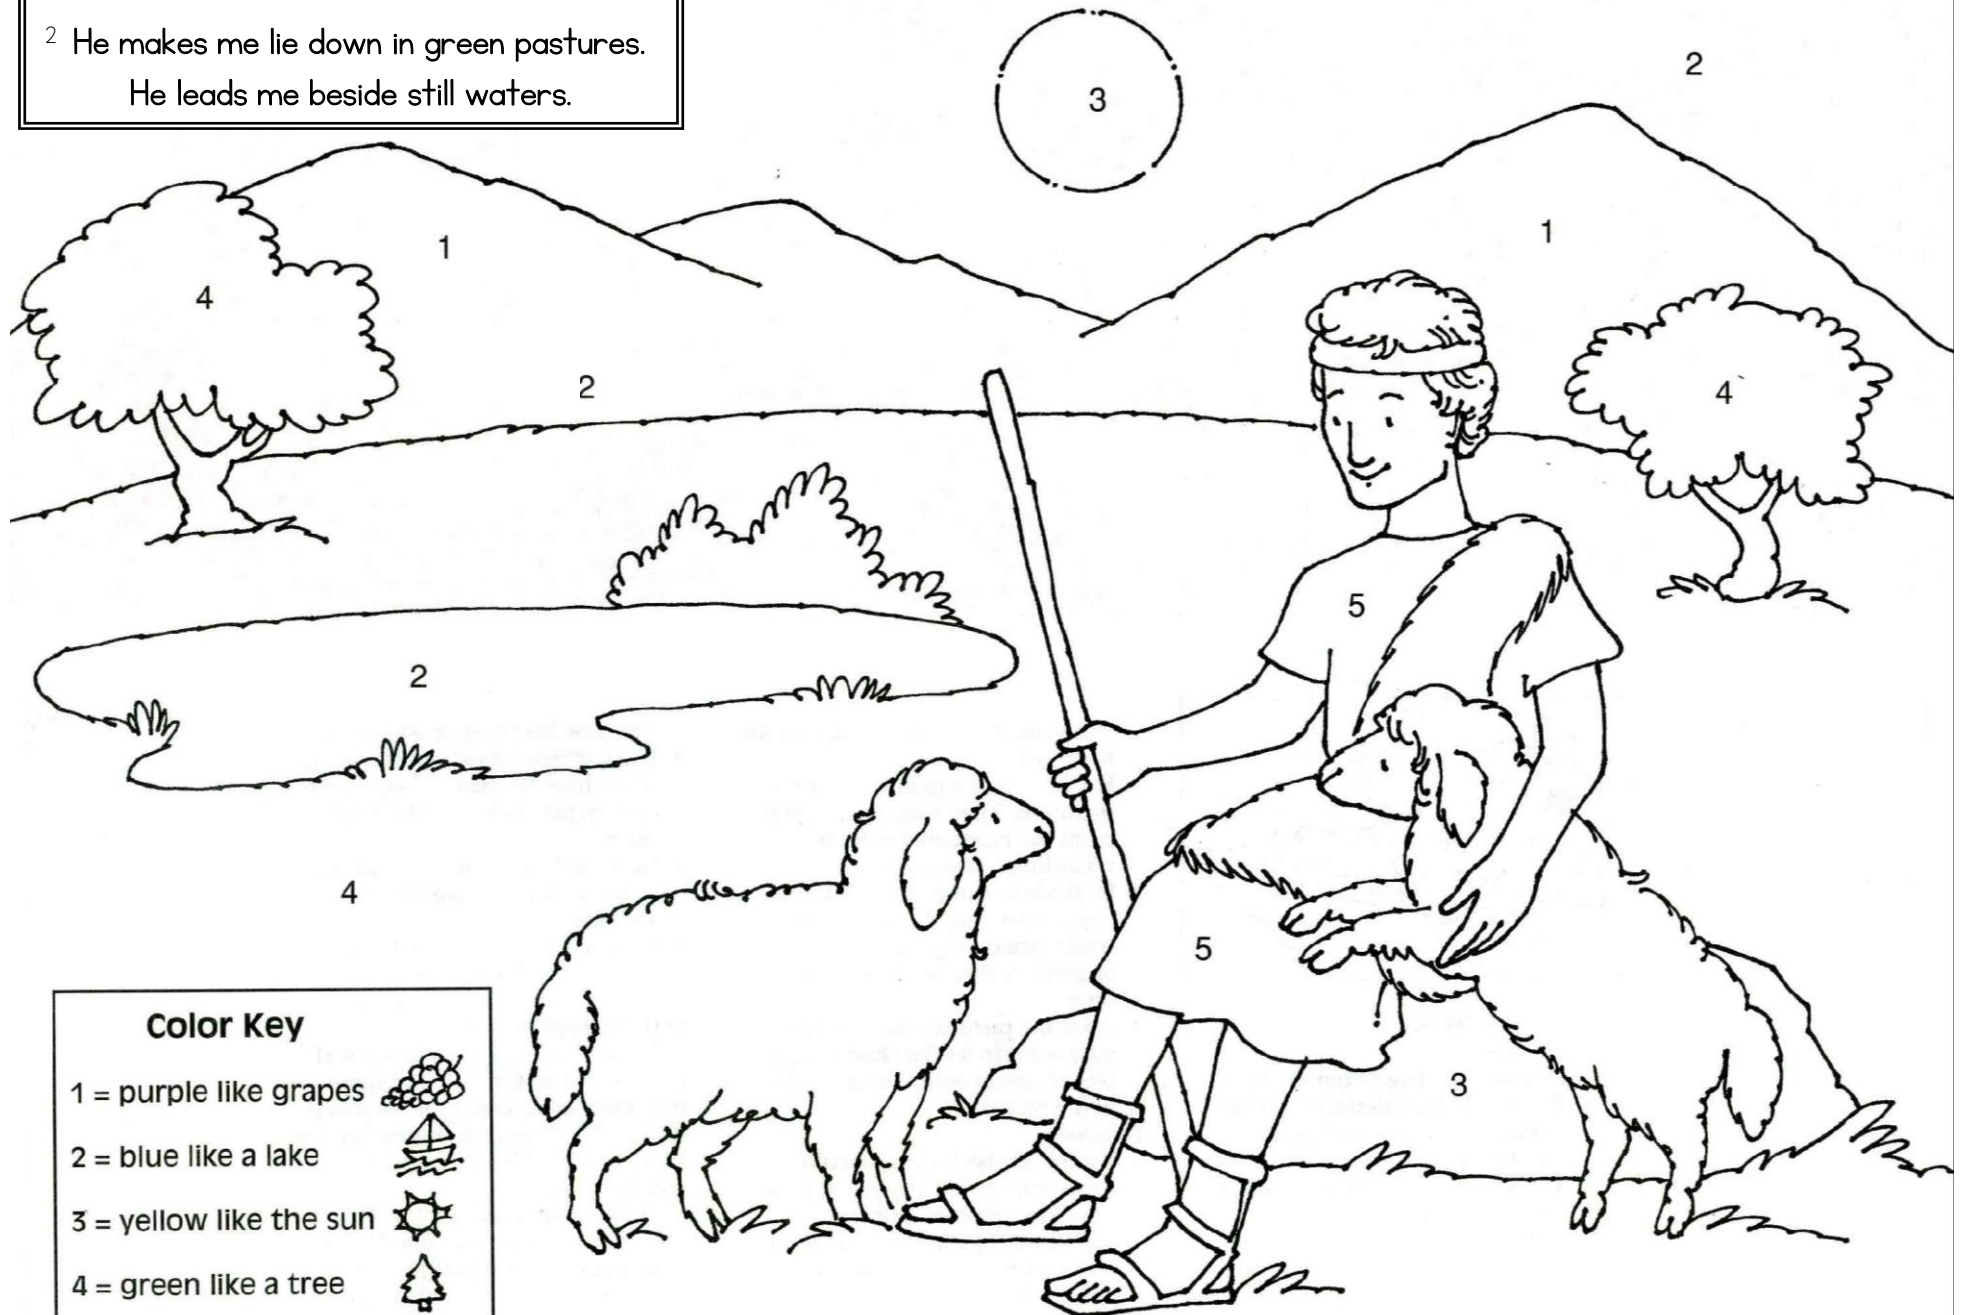

<sup>1</sup> The LORD is my shepherd;  
I shall not want.

<sup>2</sup> He makes me lie down in green pastures.  
He leads me beside still waters.

**Color Key**

- 1 = purple like grapes 
- 2 = blue like a lake 
- 3 = yellow like the sun 
- 4 = green like a tree 
- 5 = red like a heart 